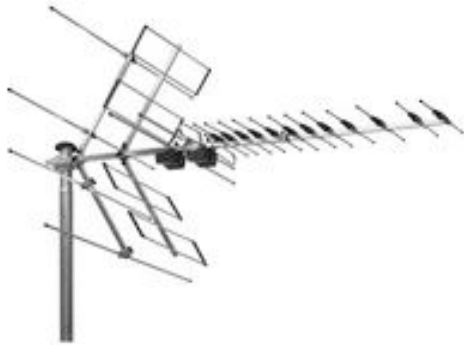

WISI EA 34

VHF-UHF combination antenna

Description

The antenna EA34 is a combination antenna. The reception areas are VHF III and UHF. The polarization is horizontal and the inclination adjustable.

At a glance:

Connectors

F-female	1 pcs.
----------	--------

General data

Length	1285 mm
--------	---------

Sales unit	1 pcs. (PE-bag)
Dimensions (WxHxD) sales unit	435 x 1185 x 125 mm
Packaging volume sales unit	dm ³
Gross weight sales unit	2.75 kg
Shipping unit	pcs.
Dimensions (WxHxD) shipping unit	mm
Packaging volume shipping package	65 dm ³
Gross weight shipping unit	2.4 kg
EAN	4010056725105
Article number	72510
Customs tariff number	85291030